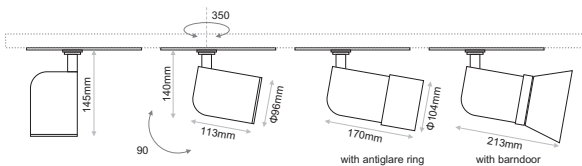

Honeycomb

Antiglare Ring

Barndoor Teatro

Barndoor Standard

Model (LED Power)	CCT*	CR180 LED Source	CR190 LED Source	CR197 LED Source	Beam Angle	Type	Colour	Dimming Option	Accessories
		80 (80)	90 (90)	97 (97)					
CALLISTO D 25.3W (CALLISTO D25)	2700K (27B)	3384lm	2792lm	2475lm	16° (16)	Adjustable (AD)	White (WH) Black (BL)	Non-Dimmable (ND)	Standard (0)
	3000K (30B)	3593lm	2919lm	2644lm	25° (25)			DALI (DL)	Honeycomb (1)
	4000K (40B)	3701lm	3088lm	-	39° (39)			Phase Cut (Trailing Edge Dimmer) (PC)	
	5700K (57B)	3595lm	-	-	53° (53)		Local Dimming (LD)	Local Dimming (LD)	(XX)
CALLISTO D 31.3W (CALLISTO D31)	2700K (27B)	4510lm	3721lm	3298lm	23° (23)				EXTRAS
	3000K (30B)	4792lm	3890lm	3524lm	31° (31)			No Extras (0)	
	4000K (40B)	4933lm	4115lm	-	41° (41)			Antiglare Ring Black (1)	
	5700K (57B)	4792lm	-	-	53° (53)			Antiglare Ring White (2)	
								Barndoor Teatro Black (3)	
								Barndoor Teatro White (4)	
								Barndoor Standard Black (5)	
								Barndoor Standard White (6)	
CALLISTO D 30.6W Warm Dimmable (CALLISTO D WD30)	Warm Dimmable 1800K~3000K (1830B)	LED Source	CR195		23° (23)			DALI (DL)	
		2850lm	95 (95)		31° (31)			Phase Cut (Trailing Edge Dimmer) (PC)	
					41° (41)			Local Dimming (LD)	
					53° (53)				