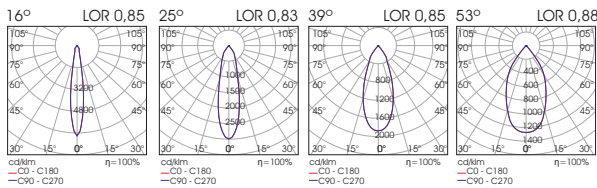

Model (LED Power)	CCT*	CR180 LED Source	CR190 LED Source	CR197 LED Source	Beam Angle	Type	Colour	Dimming Option	Accessories
		80 (80)	90 (90)	97 (97)					
CALLISTO D 25.3W (CALLISTO D25)	2700K (27B)	3384lm	2792lm	2475lm	16° (16)	Adjustable (AD)	White (WH) Black (BL)	Non-Dimmable (ND)	Standard (0)
	3000K (30B)	3593lm	2919lm	2644lm	25° (25)			DALI (DL)	Honeycomb (1)
	4000K (40B)	3701lm	3088lm	-	39° (39)			Phase Cut (Trailing Edge Dimmer) (PC)	
	5700K (57B)	3595lm	-	-	53° (53)		Local Dimming (LD)	Local Dimming (LD)	(XX)
CALLISTO D 31.3W (CALLISTO D31)	2700K (27B)	4510lm	3721lm	3298lm	23° (23)				EXTRAS
	3000K (30B)	4792lm	3890lm	3524lm	31° (31)			No Extras (0)	
	4000K (40B)	4933lm	4115lm	-	41° (41)			Antiglare Ring Black (1)	
	5700K (57B)	4792lm	-	-	53° (53)			Antiglare Ring White (2)	
								Barndoor Teatro Black (3)	
								Barndoor Teatro White (4)	
								Barndoor Standard Black (5)	
								Barndoor Standard White (6)	
CALLISTO D 30.6W Warm Dimmable (CALLISTO D WD30)	Warm Dimmable 1800K~3000K (1830B)	LED Source	CR195		23° (23)			DALI (DL)	
		2850lm	95 (95)		31° (31)			Phase Cut (Trailing Edge Dimmer) (PC)	
					41° (41)			Local Dimming (LD)	
					53° (53)				

Warm Dimmable

* Available in 3500K, 5000K and 6500K upon request

Ordering Code Example: CALLISTO D25-40B-90-25-AD-BL-ND-11

CALLISTO D 25.3W